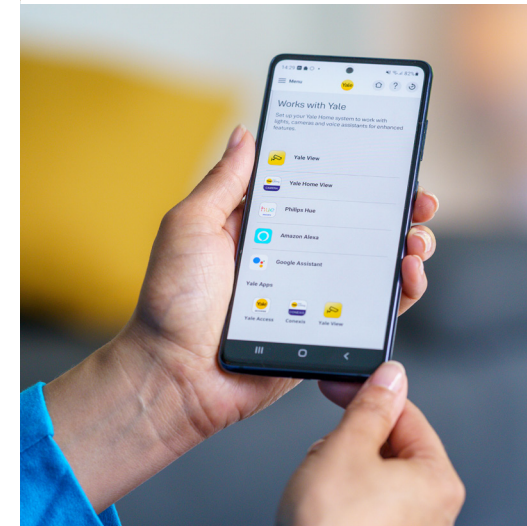

"Alexa, is the back door open?"

"The back door is locked."