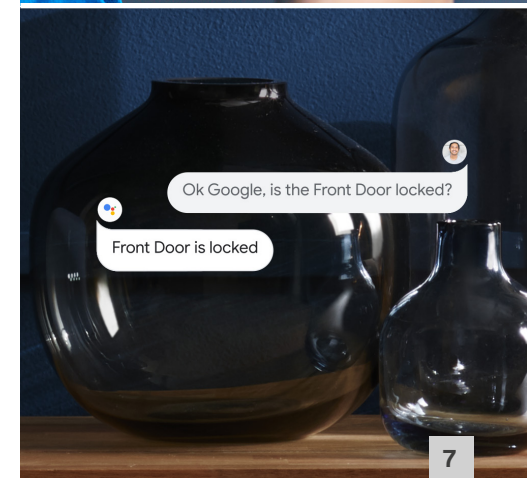

If you already have a Yale Sync Hub installed as part of the Sync Alarm, there's no need to purchase another one, as the Sync Hub can support up to 40 alarm accessories, including SensCheck™ Sensors.

If you don't already own a Yale Sync Hub, we suggest choosing the SensCheck™ Door Sensor Kit or Window Sensor Kit. Only one Sync Hub is needed per household.

Integration

Check the status of your doors and windows with your voice.

Integration with Amazon Alexa and Google Assistant makes it even easier to check the status of your home.

Simply ask, '...is the back door locked' or '...is the front door closed', and your voice assistant can tell you in real time if you've locked your door or window, giving you total peace of mind.

Integration with Philips Hue means your lights will flash once when alarm is armed, or disarmed. It can also act as a visual deterrent alongside notifications and audible alarm from the Sync Hub.

"Alexa, is the back door open?"

"The back door is locked."

Ok Google, is the Front Door locked?

Front Door is locked

Yale Sync Hub & SensCheck™ Specifications

Yale Sync Hub	
Connectivity	2-way RF on 868Mhz
Detection range	Within 200m
Expandable	Up to 40 accessories
Keypad users	Up to 10 keypad users
App users	Up to 50 app users
Hub siren volume	94db
Pre-linked accessories (kits only)	✓