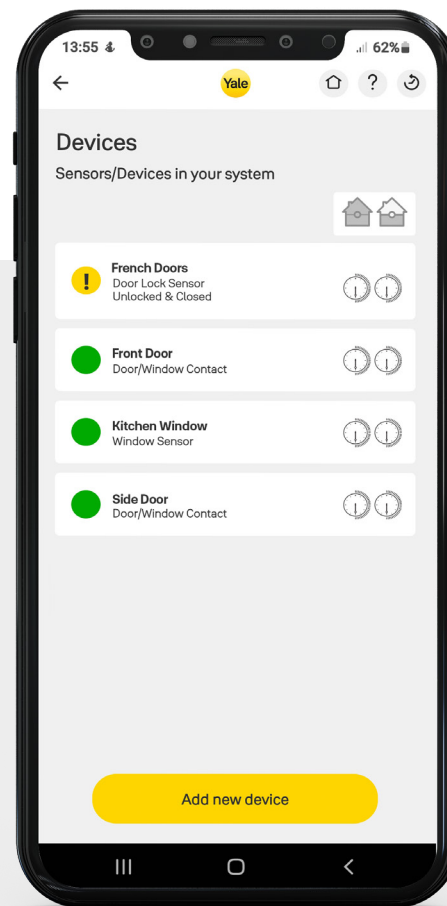

SensCheck™

Door and Window Sensors

Trusted every day

SensCheck™. It just makes sense.

Is my home safe and secure?

Know the answer, at home or away with Yale SensCheck™ Door and Window Sensors.

Yale SensCheck™ Sensors put you in control of your home security.

Monitor the status of your doors and windows from anywhere at any time via the Yale Smart Living Home App. Receive notifications and tamper alerts straight to your smartphone, or chime notifications when the status of your door or windows change.

Yale SensCheck™. It just makes sense.

Using SensCheck™ Sensors, you can check to see the status of your home, from anywhere, anytime.

Yale SensCheck™ Sensors are simple to install in compatible smart doors and smart windows, easy to set up and control through the Smart Living Home App.