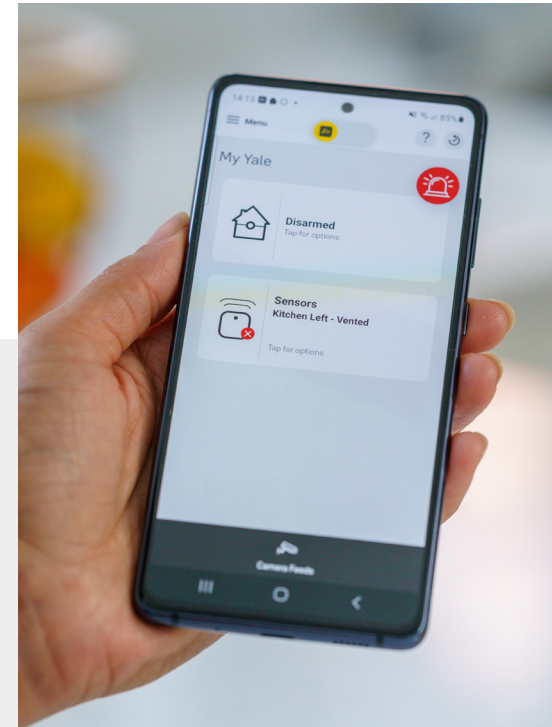

Monitor the status of your doors and windows from anywhere at any time via the Yale Smart Living Home App. Receive notifications and tamper alerts straight to your smartphone, or chime notifications when the status of your door or windows change.

Yale SensCheck™. It just makes sense.

Using SensCheck™ Sensors, you can check to see the status of your home, from anywhere, anytime.

Yale SensCheck™ Sensors are simple to install in compatible smart doors and smart windows, easy to set up and control through the Smart Living Home App.

Easy Set-up

Wireless

Real-time Notifications

Live Status

Geo-fencing

Arm/Part Arm

About SensCheck™

When your new smart windows or doors are fitted, simply scan the QR code to visit yalehome.co.uk, where you can purchase the SensCheck™ Sensors.

SensCheck™ Sensors are designed to fit all compatible smart windows and doors.

Check if your doors are open, closed, locked or unlocked.
Check if your windows are open, locked in the vented position, or locked in the closed position